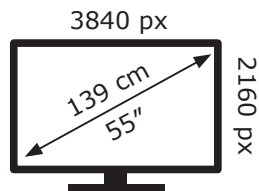

# ENERGY

LG Electronics

55UN74006LB

**102** kWh/1000h

ABCDEF**G**

**126** kWh/1000h

2019/2013