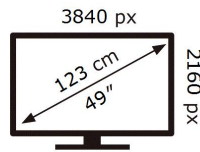

ENERGY

SAMSUNG

GQ49LS01TBU

101 kWh/1000h

ABCDEF **G**

111 kWh/1000h

2019/2013